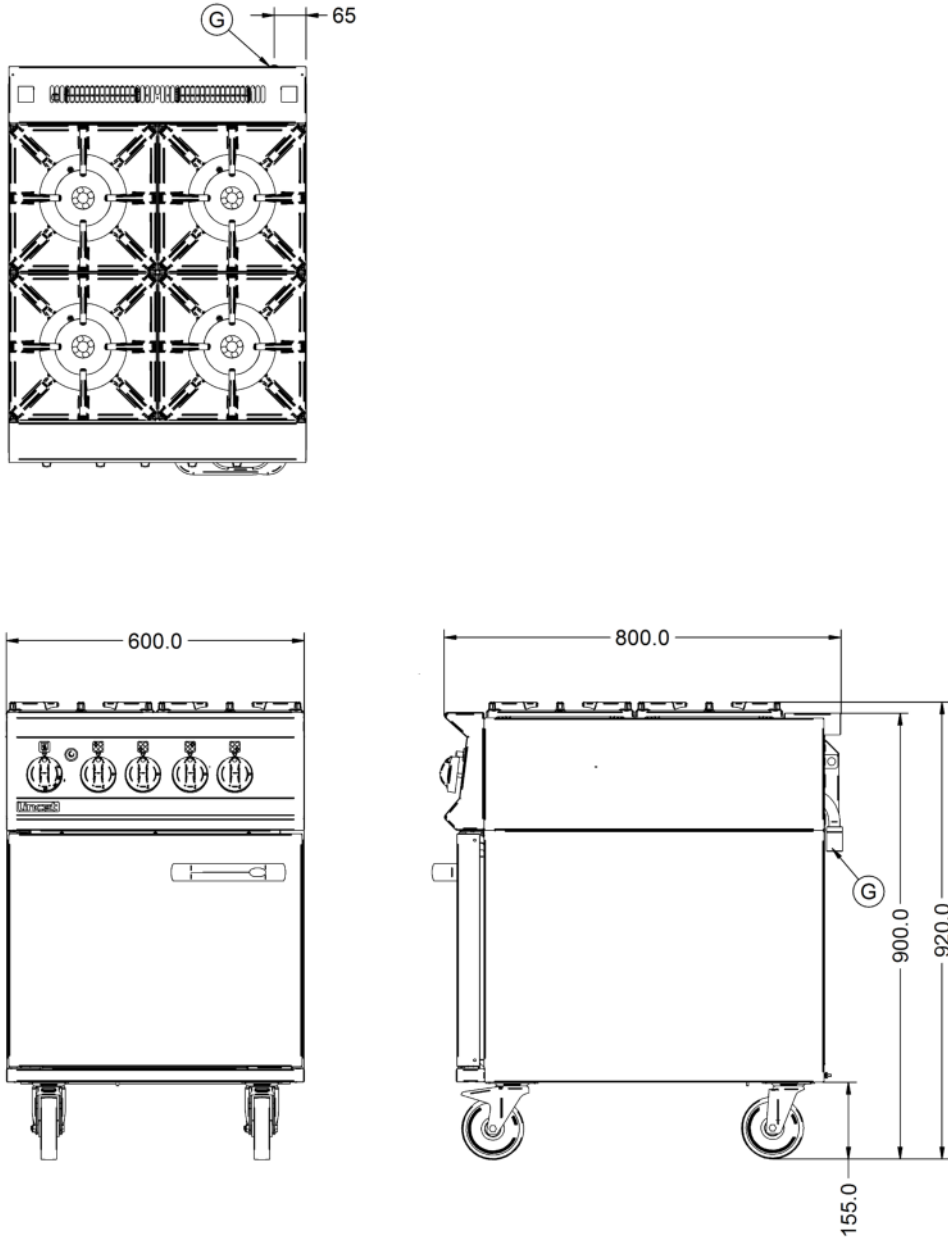

Specifications

Summary		Power and Performance	
Brand	Lincat	BTU per Hour	114,643
Range	Opus 800	Total Power kW	33.6
Power Type	Gas	Temperature Range °C	120-260
Gas Type	Propane Gas	Cooking Area (Width x Depth) mm	600 x 600
Unit Type	Free-standing	Temperature Control	Mechanical
Available in UK Only	No	Rating per Hob kW	6.7
UK Warranty	2 Years Parts and Labour Warranty	Oven Rating kW	6.8
Export Warranty	Contact your local dealer		
GTIN	5056105102182		

Key Specifications		Capacity	
Number of Shelves included	2	Gastronorm Capacity	2 x GN1/1
Number of Shelf Positions	5		
Number of Hobs	4		
Shape of Hob	Square		

Weights and Dimensions		Supply Connections	
Unit Height (External) mm	920	Requires Installation	Yes
Unit Width (External) mm	600	Requires Electrical Supply	No
Unit Depth (External) mm	800	Gas Connection BSP	1/2"
Height (Internal) mm	405	Gas Consumption at full rate Propane m³ per Hour	2.40
Width (Internal) mm	495	Gas Pressure Propane mbar	37
Depth (Internal) mm	530	Total heat input at full rate Propane kW	33.6
Shelf Dimensions Width mm	480	Total heat input at full rate Propane BTU per hour	114,643
Shelf Dimensions Depth mm	530		
Hob Dimensions mm	300 x 300		
Net Weight Kg	99.5		

Shipping	
Packed Weight Kg	109.45
Packed Height cm	105
Packed Width cm	70
Packed Depth cm	85

Available Accessories

Available Accessories

OA8901

SPLASHBACK/SHELF - OG8001

Technical Picture

Lincat Limited

Whisby Road,
Lincoln, LN6 3QZ,
United Kingdom