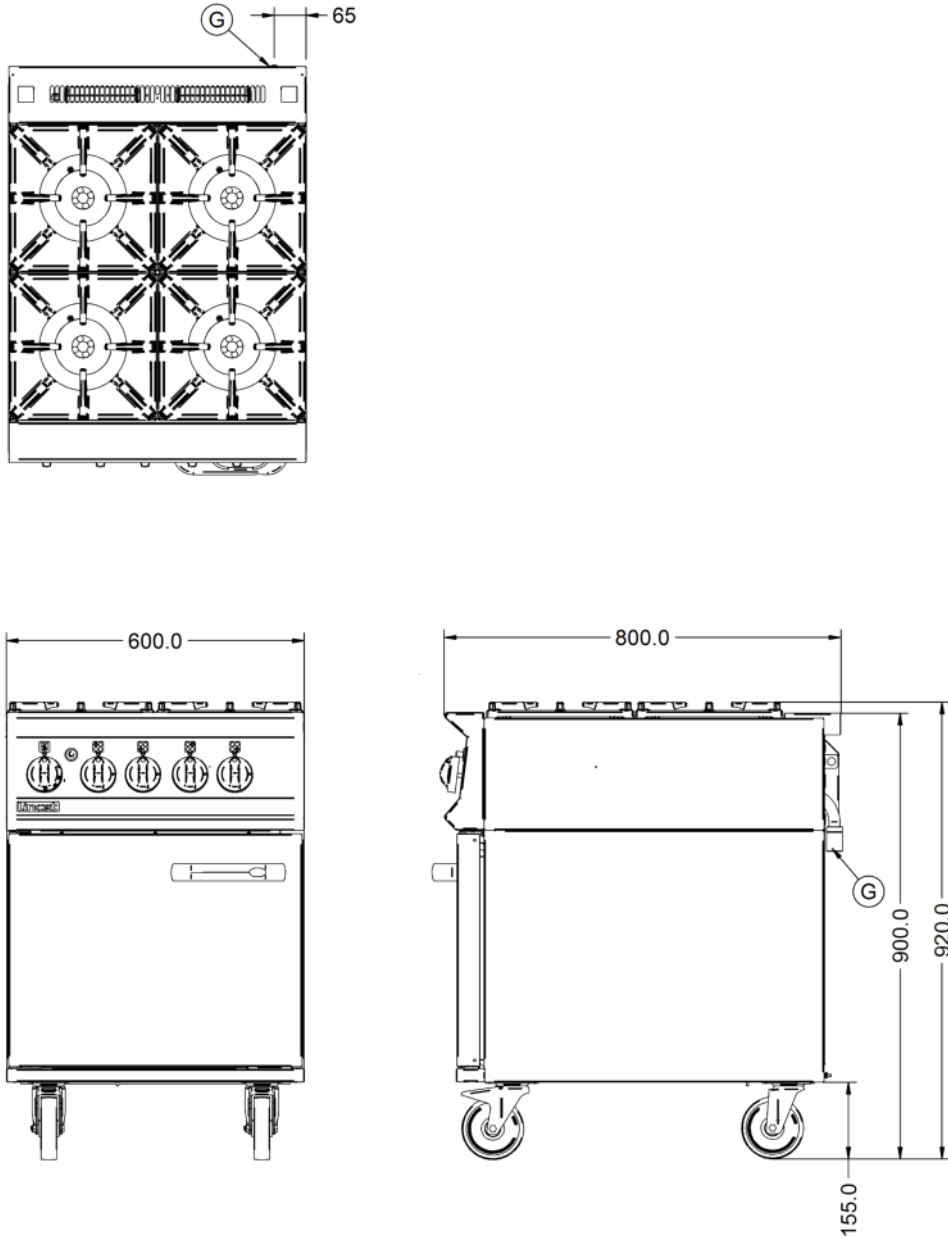

Power and Performance

BTU per Hour	125,562
Total Power kW	36.8
Temperature Range °C	120-260
Cooking Area (Width x Depth) mm	600 x 600
Temperature Control	Mechanical
Rating per Hob kW	7.5
Oven Rating kW	6.8

Unit Height (External) mm	920
Unit Width (External) mm	600
Unit Depth (External) mm	800
Height (Internal) mm	405
Width (Internal) mm	495
Depth (Internal) mm	530
Shelf Dimensions Width mm	480
Shelf Dimensions Depth mm	530
Hob Dimensions mm	300 x 300
Net Weight Kg	99.5

Shipping

Packed Weight Kg	109.45
Packed Height cm	105
Packed Width cm	70
Packed Depth cm	85

Available Accessories

Available Accessories

OA8901

SPLASHBACK/SHELF - OG8001

Technical Picture

Lincat Limited