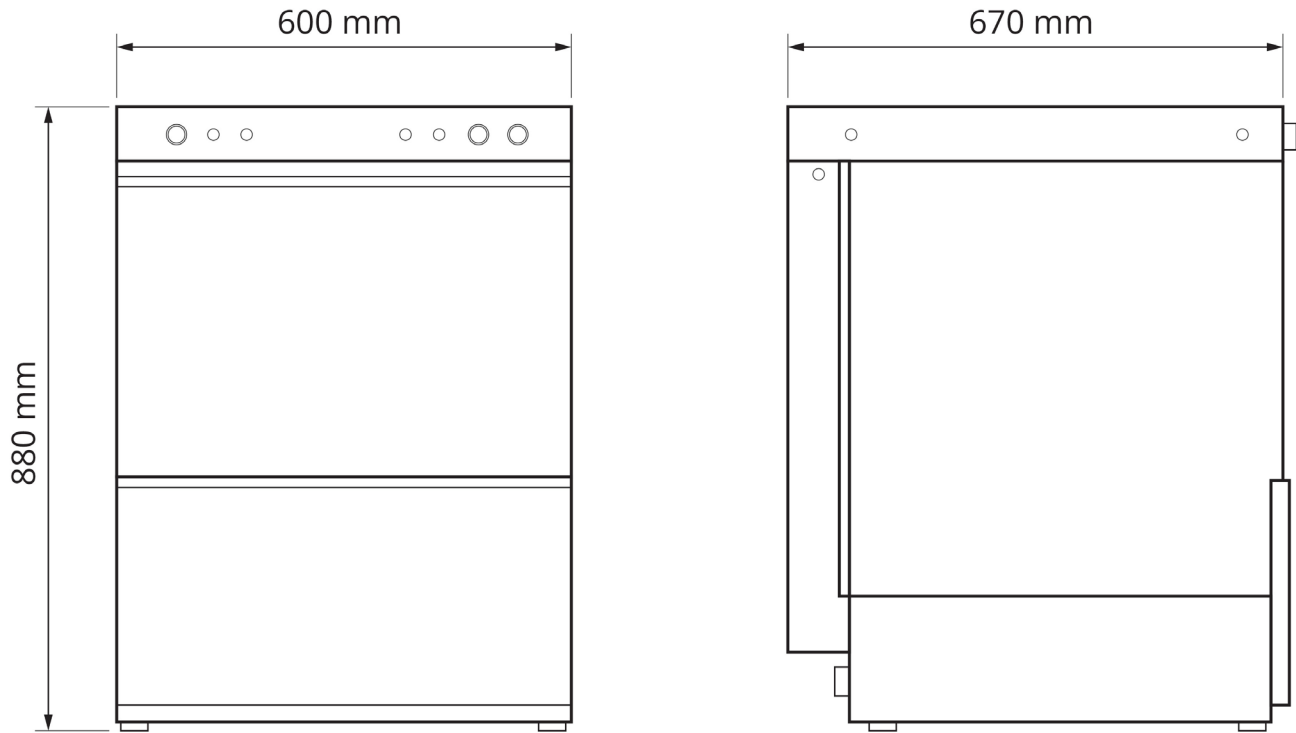

Technical Diagram

Industrial Warewashers
Woodside Industrial Estate
Dunmow Road
Bishop's Stortford
Hertfordshire
CM23 5RG

Customer Care

Tel: 01279 876500 (Option 3)

Email: sales@industrial-warewashers.com

Opening Hours

Monday – Friday:
8.30am – 5.30pm