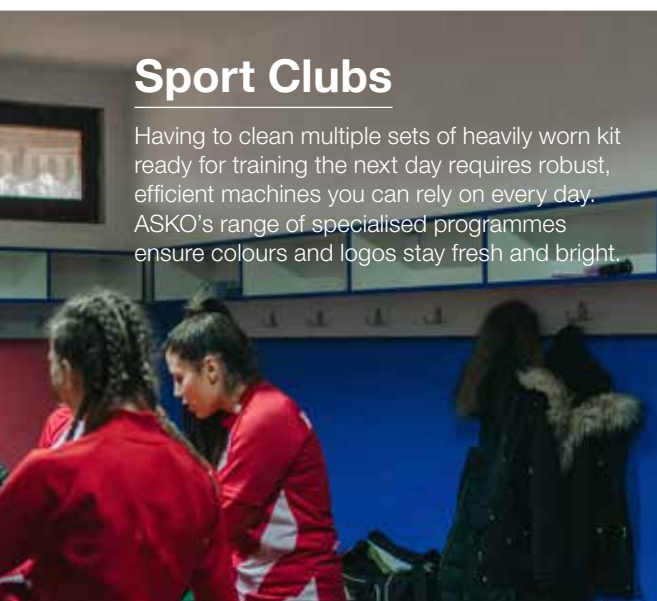

Sport Clubs

Having to clean multiple sets of heavily worn kit ready for training the next day requires robust, efficient machines you can rely on every day. ASKO's range of specialised programmes ensure colours and logos stay fresh and bright.