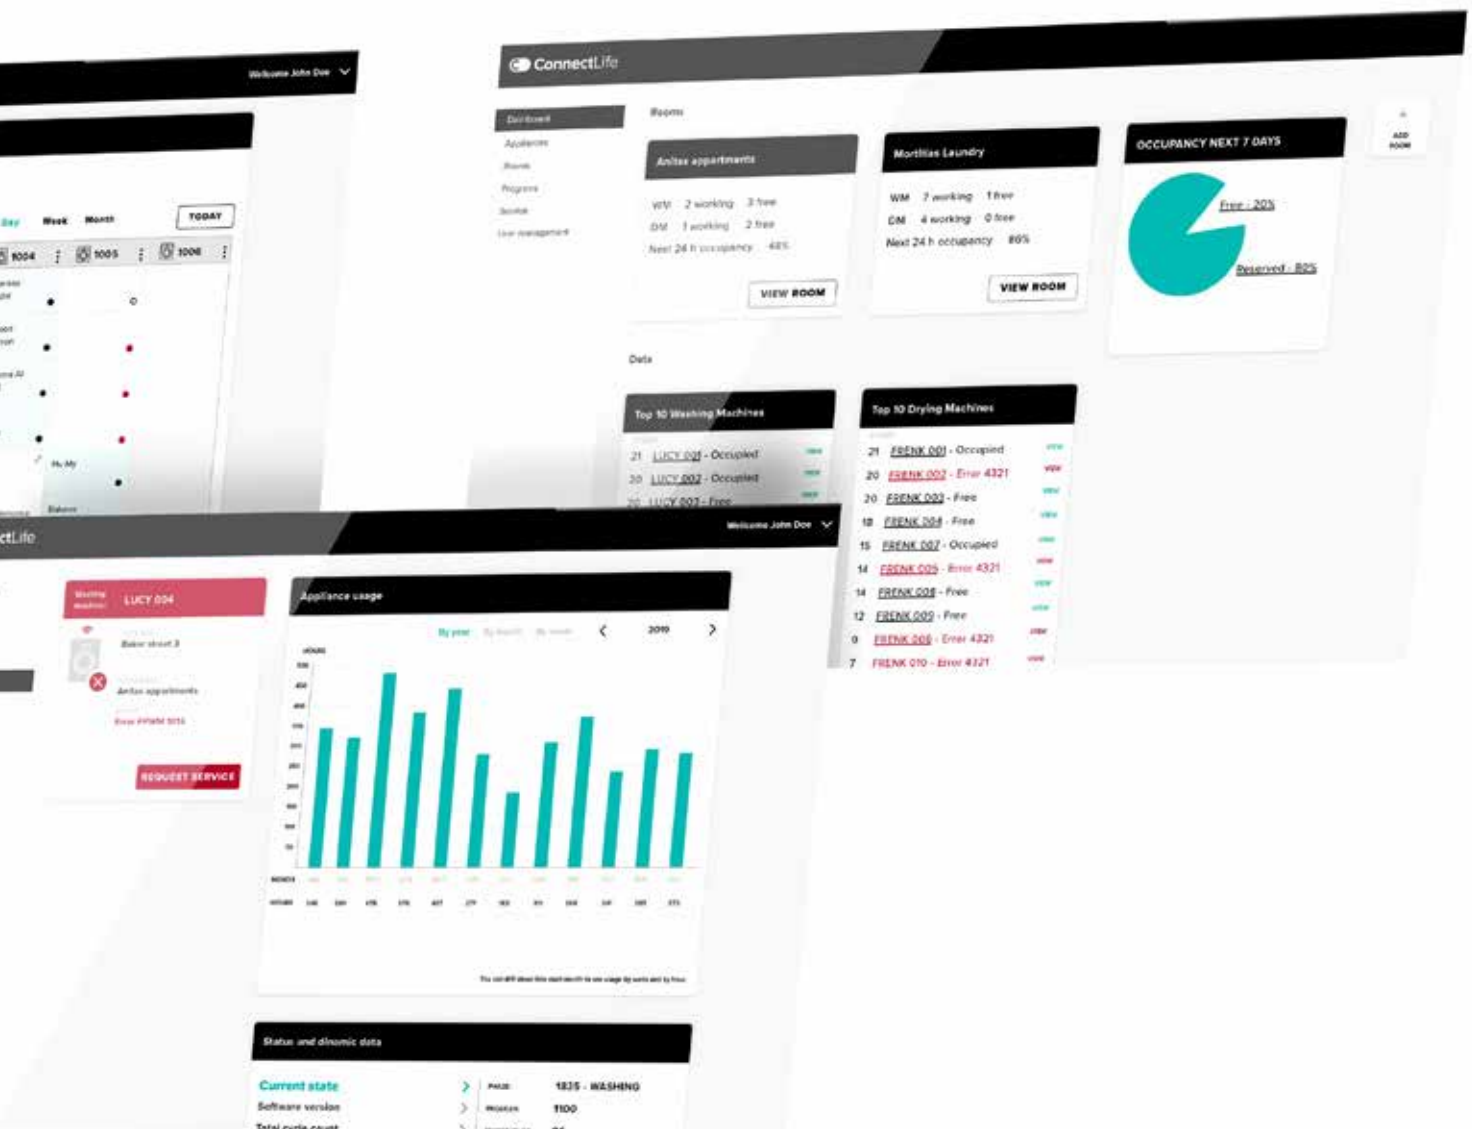

WiFi & Connectivity

End user app

ASKO's user app, called ConnectLife Laundry is designed to be user-friendly and intuitive. Your users will be up and running in no time. The application can be downloaded to their smartphone or tablet and the user can then access the laundry room from any location.

Some of the benefits:

- List of appliances.
- Book a laundry room.
- Add new appliances.
- Monitor machines.
- Machine booking and cancellation.