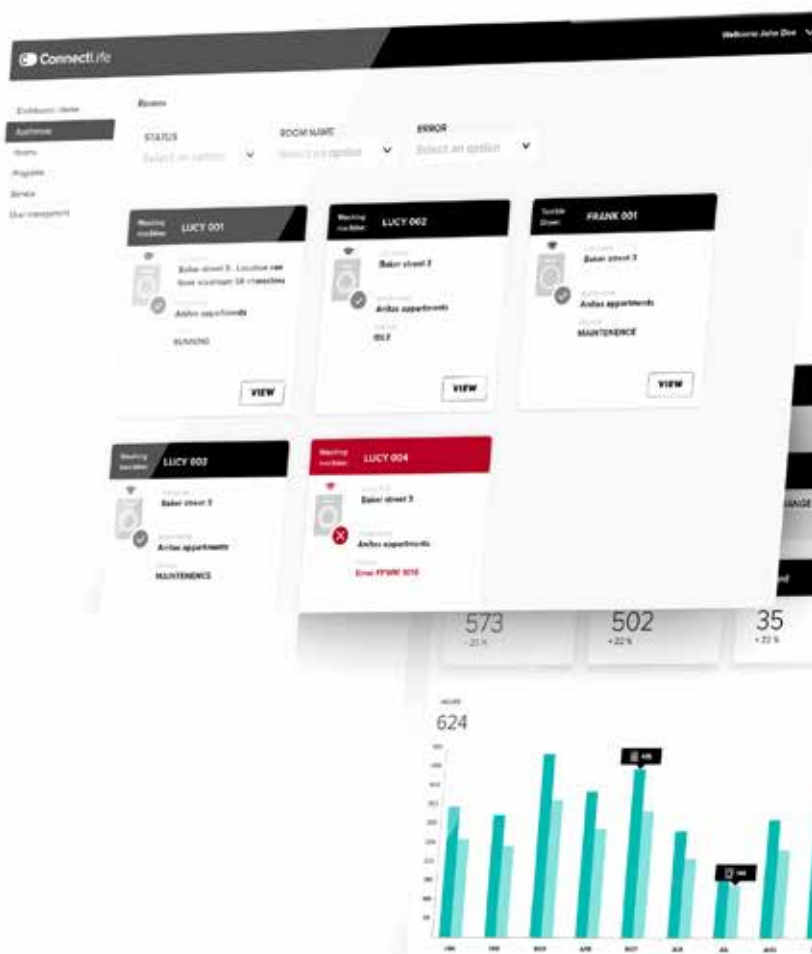

WiFi & Connectivity

Administration tool

With our administration web tool, you can access machine status, current states, appliance usage (by year, month or week), access usage statistics, see location data, total cycle counts and much more. It is truly a future-proof tool that opens up for future advancements including Artificial Intelligence functions, data analysis etc.

Features include:

- Simplified service informing when and why a machine needs to be checked.
- Group your machines into rooms, to get an even better overview.
- Follow statistics about usage, and more.
- Accessible on a computer, or on your handheld device for responsiveness on-the-go.
- Update your sets of programmes.
- You can create special programmes remotely.

ConnectLife