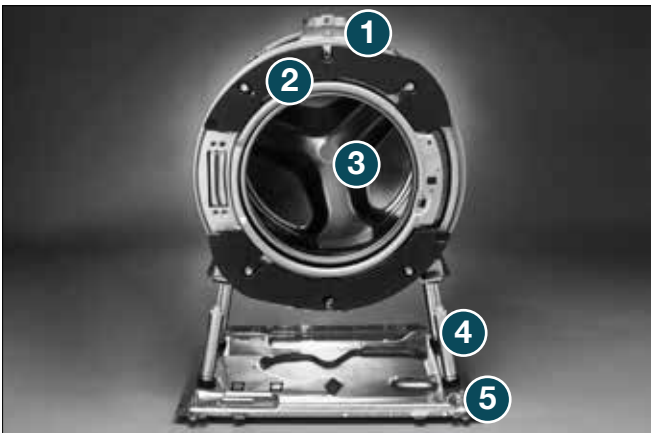

Quattro Construction™

The outer drum rests on four strong shock absorbers firmly attached to the steel bottom plate. The entire construction is located inside the machine and spinning at high spin speed can be done virtually free of vibrations. The Quattro Construction™ system is extremely durable and prolongs lifetime of the entire machine.

- 1 Stainless steel outer drum
- 2 Cast iron counterweights
- 3 Stainless steel inner drum
- 4 Four shock absorbers
- 5 Steel base

Spin without vibrations

The ASKO balance control senses when the laundry is evenly or unevenly distributed inside the drum.

An even distribution will restrain the noise and mechanical stress level when the machine is spinning.

Extends life span.

- 1-3 attempts on max spin speed
- 4-7 attempts on first reduced spin speed
- 8-10 attempts on last reduced spin speed
- After 10 attempts unbalance error is shown

External Dosing System

Many of our washing machines are prepared for connection to an External Dosing System and the machine can control up to six different chemicals and automatically adjusts the amount according to the weight of the load, which will prevent overdose and will save the environment and also save money.

You can also easily connect standard peristaltic pumps for dosing detergent and make a simple programming in the service menu to set the time the pump should be active.

Finish

Stainless Steel

- Strength - long-term strength
- Cleanliness - prevents bacteria and pathogen growth
- Corrosion resistance - against corrosion, rust, water stains
- Recyclability - steel is 100% recyclable

Titanium Coloured Steel

- Quality - steel provides long-term strength
- Design - softer appearance than steel
- Recyclability - steel is 100% recyclable

Usage Over Lifetime

ASKO washing machines are tested over 30,000 cycles. This is equivalent to the lifetime of four semi-professional washing

machines or 12 domestic washing machines. This keeps lifetime costs and environmental impact to a minimum.

=

=