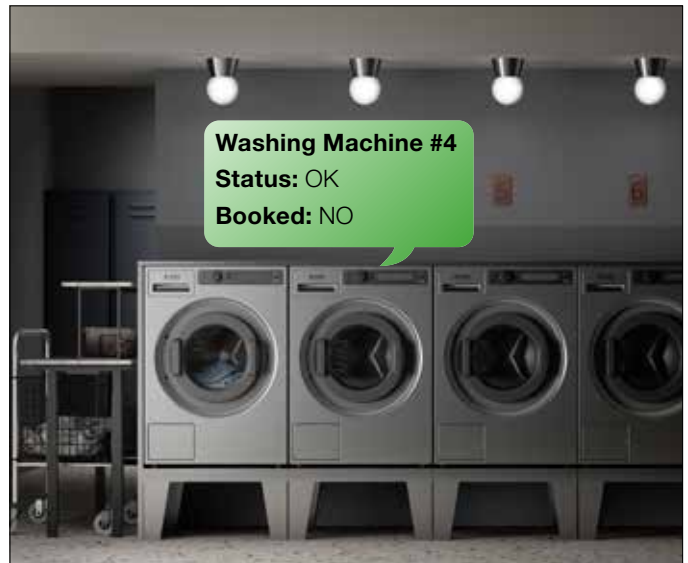

WiFi & Connectivity

End user app

ASKO's user app, called ConnectLife Laundry is designed to be user-friendly and intuitive. Your users will be up and running in no time. The application can be downloaded to their smartphone or tablet and the user can then access the laundry room from any location.

Some of the benefits:

- List of appliances.
- Book a laundry room.
- Add new appliances.
- Monitor machines.
- Machine booking and cancellation.