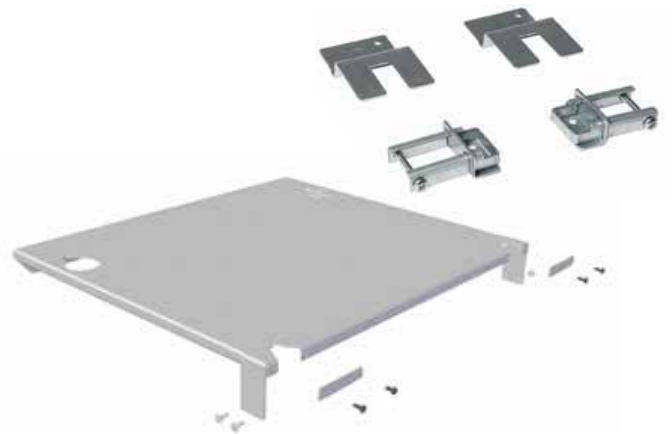

Marine Stacking Kit

For all washers / dryers Stainless steel.

Please contact us for information on washing machines and dryers suitable for marine environments.