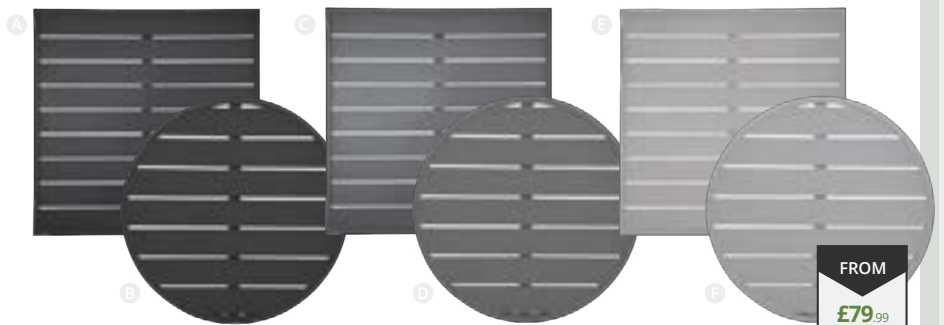

BOLEAO Bolero Stainless Steel Bistro Table

Code	Size	H x W x D (mm)	Price
A SPU431	600mm	720 x 600Ø	£82.99
B SPCG837	600mm	720 x 600 x 600	£82.99
C SPCG836	700mm	720 x 700Ø	£104.99
D SPU425	600mm	720 x 600Ø	£92.99
E SPU423	600mm	720 x 600Ø	£104.99
F SPCG838	600mm	720 x 600 x 600	£104.99
G SPU427	600mm	720 x 600 x 600	£92.99
H SPU505	700mm	720 x 700 x 700	£104.99
I SPCG834	700mm	720 x 700 x 700	£112.99
J SPU426	800mm	720 x 800Ø	£129.99

Aluminium Slatted Outdoor Table Top and Base Set

Code	Shape/Colour	H x W x D (mm)	Price
SPFX037-SPFT028	Round Grey	720 x 611 x 580	£132.98
SPFX038-SPFT028	Round Silver	720 x 611 x 580	£132.98
SPFX039-SPFT028	Round Black	720 x 611 x 580	£132.98
SPFW599-SPCE154	Square Black	735 x 700 x 700	£173.98
SPFW598-SPCE154	Square Silver	735 x 700 x 700	£173.98

BOLEAO Outdoor Table Bases | Mix & Match

Code	Colour	Material	H x W x D (mm)	Price
A SPFT028	Grey	Cast Iron	720 x 611 x 611	£52.99
B SPCE154	Black	Cast Iron	735 x 610 x 610	£86.99
C SPGK993	Silver	S. Steel	680 x 400 x 400	£82.99
D SPFT029	White	Cast Iron	728 x 548Ø	£92.99

BOLEAO Aluminium Outdoor Table Top | Mix & Match

Code	Shape	H x W x D (mm)	Price
A SPFW599	Square	30 x 700 x 700	£86.99
B SPFX039	Round	30 x 580Ø	£79.99
C SPFW597	Square	30 x 700 x 700	£86.99
D SPFX037	Round	30 x 580Ø	£79.99
E SPFW598	Square	30 x 700 x 700	£86.99
F SPFX038	Round	30 x 580Ø	£79.99