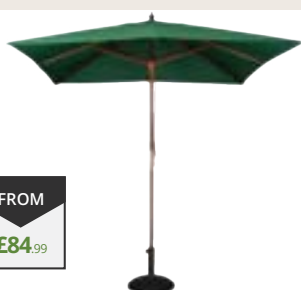

PARASOLS

Make the most of your outdoor area with our parasol range. Providing your guests with comfort during rain or shine, our parasols feature water-repellent polyester as well as UV and flame resistance. They also pair great with our benches, which you can find on page 11.

FROM
£67.99

BOLEAO Round Pulley Parasol 2.5 Meter

Code	H x Ø (mm)	Price
SPCB513	2370 x 2500	£67.99
SPCB514	2370 x 2500	£67.99
SPGL304	2370 x 2500	£67.99
SPCB512	2370 x 2500	£67.99
SPGG496	2370 x 2520	£67.99

BOLEAO Round Pulley Parasol 3 Meter

Code	H x Ø (mm)	Price
SPCB516	2520 x 3000	£84.99
SPCB517	2520 x 3000	£84.99
SPGL305	2520 x 3000	£84.99
SPCB515	2520 x 3000	£84.99
SPGG497	2520 x 3000	£84.99

ONLY
£84.99

NEW
ONLY
£104.99

BOLEAO Seville Square Parasol 2 x 3 Meter

Code	H x W (mm)	Price
SPFU505	3000 x 2000	£104.99
SPFU506	3000 x 2000	£104.99
SPDZ871	3000 x 2000	£104.99

NEW
ONLY
£104.99

BOLEAO Seville Round Parasol 3 Meter

Code	Ø (mm)	Price
SPFU503	3000	£104.99
SPFU504	3000	£104.99
SPDZ870	3000	£104.99

BOLEAO Square Double Pulley Parasol 2.5 Meter

Code	H x W (mm)	Price
SPGH990	2730 x 2500	£84.99
SPGH991	2730 x 2500	£84.99
SPGH989	2730 x 2500	£84.99

FROM
£84.99

BOLEAO Venice Heavy Duty Parasol 3.5 Meter

Code	Ø (mm)	Price
SPDZ872	3500	£186.49
SPFU507	3500	£186.49

NEW
ONLY
£186.49

Bolero Water/Sand Fill Parasol Base Black 40 Litre

Code	Ø (mm)	Price
SPDZ884	355	£53.99

NEW

Bolero Metal Parasol Base White 18kg

Code	W x D (mm)	Price
SPFU510	620 x 620	£67.49

NEW

Bolero Heavy Duty Water Fill Parasol Base Black 100kg

Code	W x H (mm)	Price
SPFU509	850 x 200	£86.99

NEW