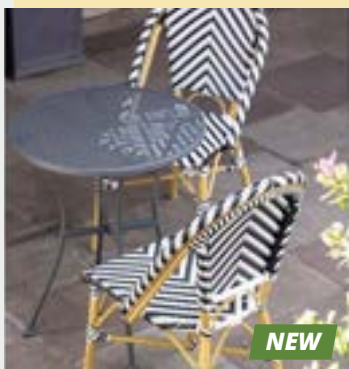

NEW

BOLEAO Parisian Style Rattan Side Chair (Pack of 2)

Code	Colour	H x W (mm)	Price
SPCH110	Blue	890 x 564	£219.99
SPCH111	Black	890 x 564	£219.99
SPFU535	Green	890 x 564	£242.99
SPFU534	Coral	890 x 564	£242.99