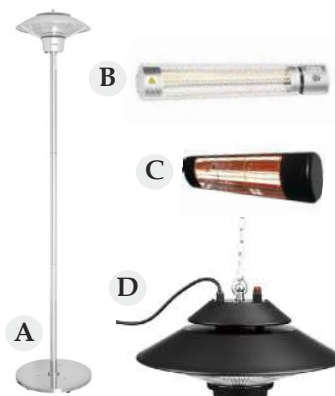

Patio Heaters

Looking for a simple, low-cost and easy-to-use outdoor heating solution? Then these patio heaters from Bolero is perfect for you. With multiple style and function options, you will surely find your perfect outdoor heating solution!

Code	Style	Price
SPFS398	Standing (A)	£59.99
SPF397	Wall Mount (B)	£24.49
SPGH981	Wall Mount (C)	£53.49
SPFS399	Hanging (D)	£50.79