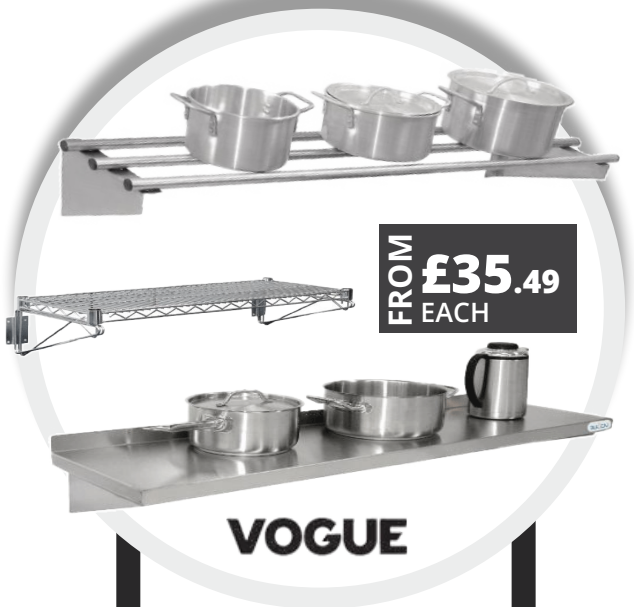

Shelving, Gantries & Canopies

FROM **£35.49**
EACH

Vogue Stainless Steel Kitchen Shelf

An extra robust, Stainless Steel shelf that can support up to 50kg - ideal for storing all of your pots, pans, containers and utensils. Available in five sizes.

Scan To Shop All Shelving